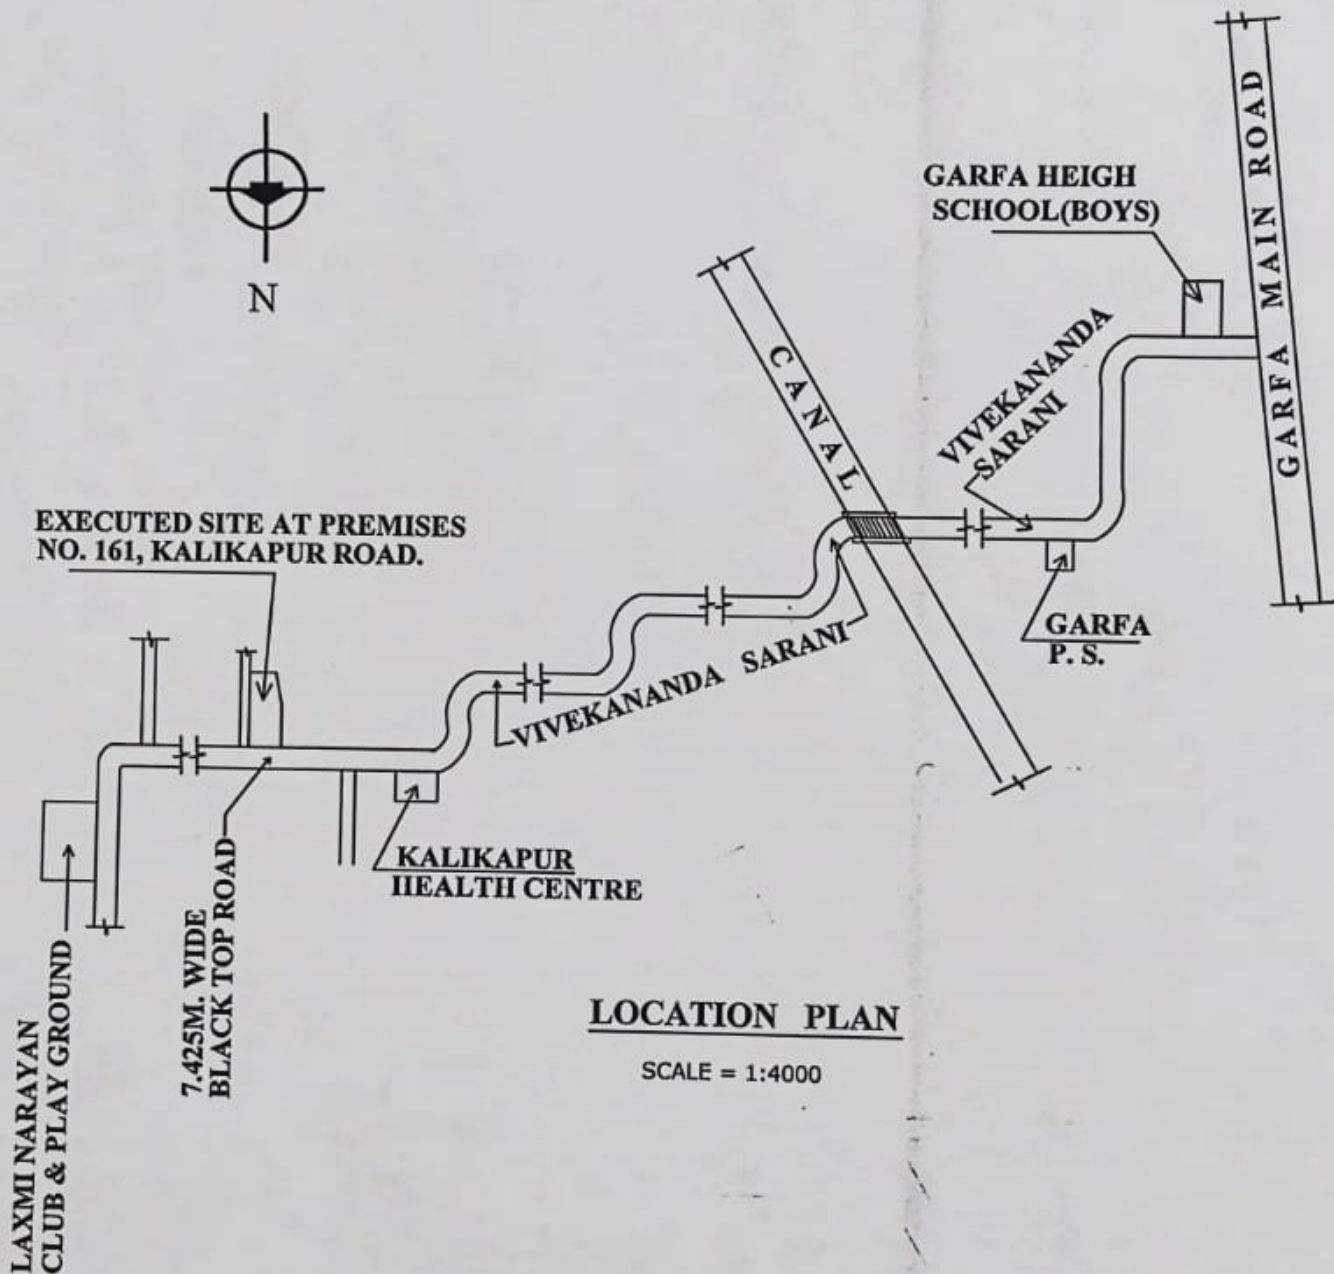

LOCATION PLAN AT K.M.C. PREMISES. NO.-161, KALIKAPUR ROAD
WARD NO.-104. BOROUGH-XI. P S.- SURVEY PARK. KOLKATA-700078

LOCATION PLAN

SCALE = 1:4000

LATITUDE & LONGITUDE OF
THE PROPOSED PLOT

LATITUDE :- 22° 28' 59" N

LONGITUDE :- 88° 22' 56" E

NIRMAN UDYOG

Sgt. Dan.
Proprietor